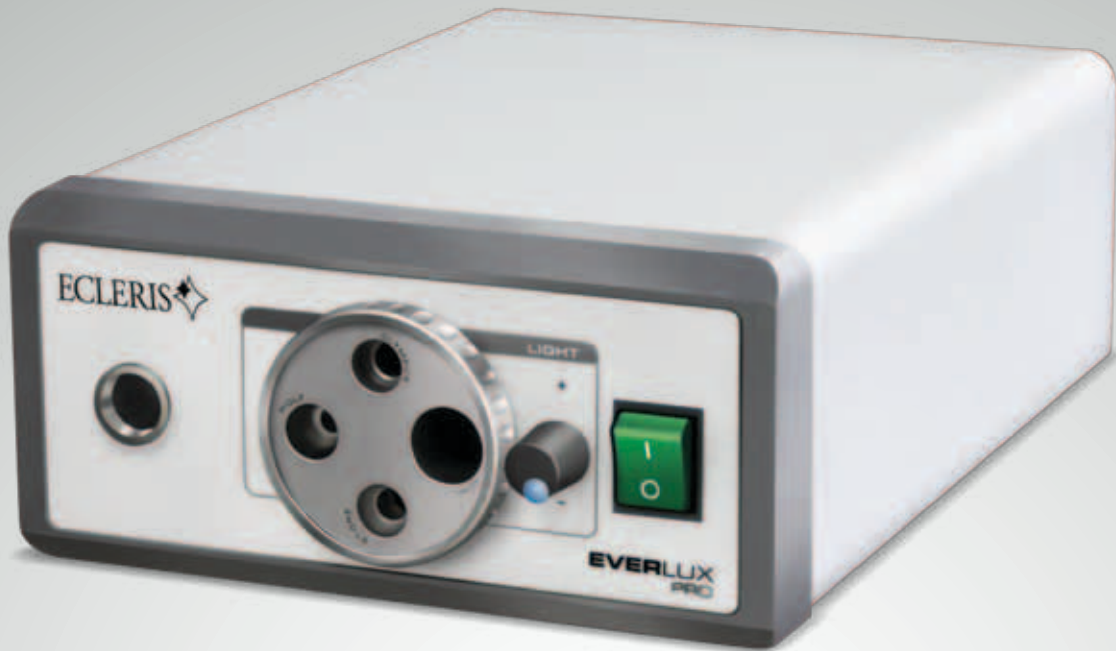

EVERLUX PRO

SUPER BRIGHT LED LIGHT SOURCE

LED 80W 50.000, HOURS LED LIFE

Integrated connector
for optional camera

BRIGHT, WHITE AND POWERFUL

EVERLUX PRO

SUPER BRIGHT LED LIGHT SOURCE

Turret for fiber optic connection compatible with main brands.

TECHNICAL SPECIFICATIONS

SERIES	LED LIGHT SOURCE
LED	80 W
LIGHT COLOR TEMPERATURE	5900°K
POWER SUPPLY VOLTAGEN°	90 - 264 V
OF PHASES	1 (SINGLE-PHASE)
FREQUENCY	50 / 60Hz
POWER CONSUMPTION	175 W
CLASS	I
TYPE	B
LED SYSTEM SERVICE LIFE	50.000 HOURS APPROX.
REFRIGERATION	FORCED THROUGH A FAN
OVER TEMP. PROTECTION	AUTOMATIC LED SYSTEM POWER-OFF
DIMMER	ELECTRONIC
FIBER OPTIC CONNECTOR	BUILT-IN REVOLVING TURRET WITH MULTIPLE ADAPTERS
DIMENSIONS	202 X 290 X 95mm (width x depth x height)
WEIGHT	3.0 Kg.
SERIES	VIDEO CAMERA
RESOLUTION	PAL 625 LINES / NTSC 525 LINES
CCD	1/3"
SHUTTER SPEED	UP TO 1/100.000 SEC.
MAX. ILLUMINATION	2 LUX F1.4
VIDEO OUTPUT	COMPOSITE VIDEO (CVBS) (1 Vpp/75 Ω), BNC S-VIDEO (Y-C), JACK MINI-DIN MONO JACK 3.5mm
ENDODIGI CONNECTOR	WHITE BALANCE
ALL CONTROLS	ANTI-MOIRÉ (FOR FLEXIBLE SCOPES)
ON HANDPIECE	WINDOW PHOTO